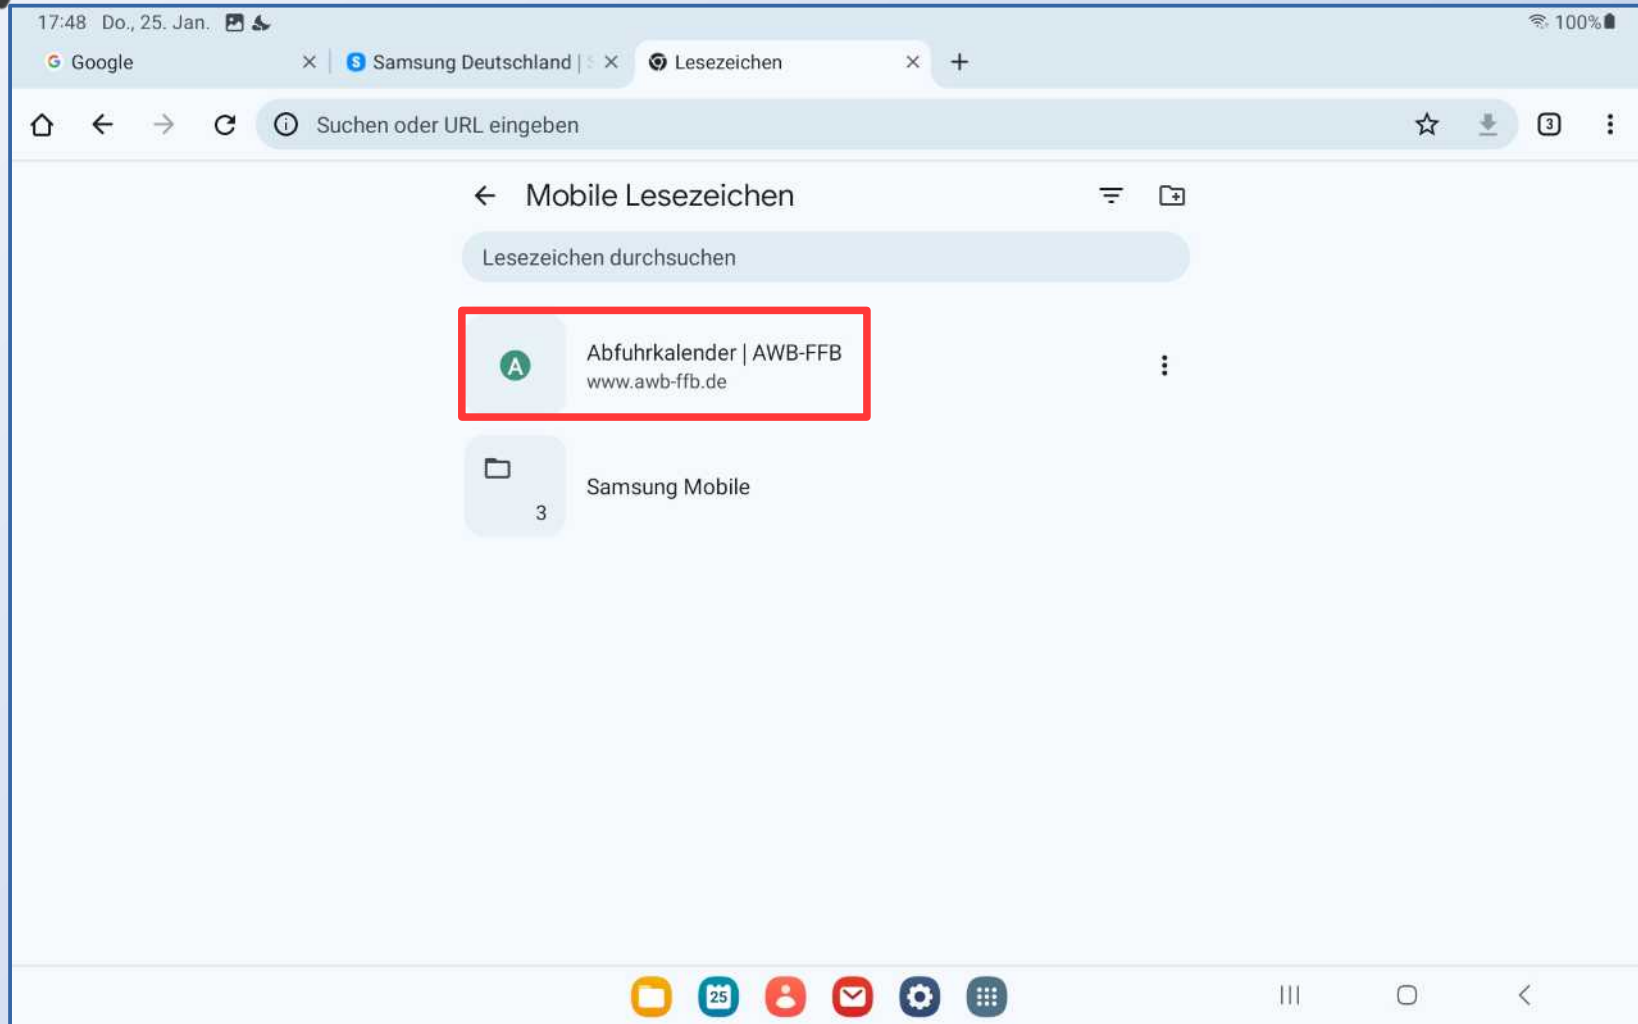

DIGITALE MEDIENWELT EICHENAU FÜR SENIORINNEN UND SENIOREN

Lesezeichen aufrufen