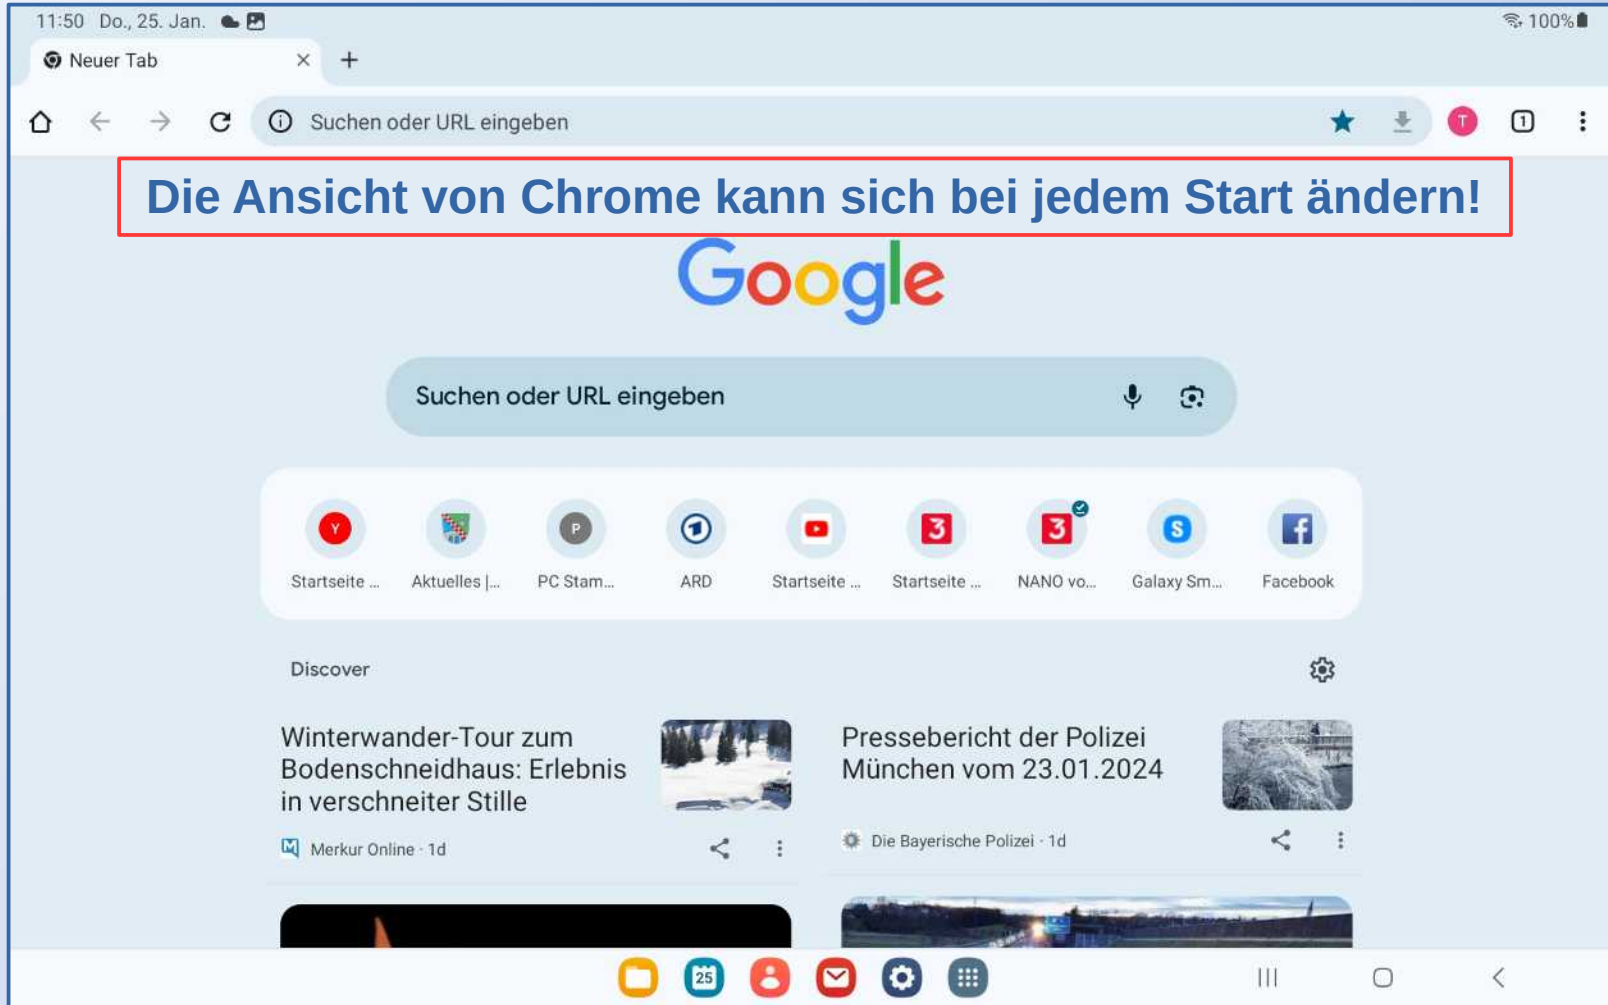

DIGITALE MEDIENWELT EICHENAU FÜR SENIORINNEN UND SENIOREN

Kurzer Rückblick

Die Apps DB-Navigator und München-Navigtor

Wo sind die beiden Icons
geblieben?
Auf dem Anwendungsbildschirm?

DIGITALE MEDIENWELT EICHENAU FÜR SENIORINNEN UND SENIOREN

DIGITALE MEDIENWELT EICHENAU FÜR SENIORINNEN UND SENIOREN

Der Internet-Browser Chrome

The screenshot shows the Chrome browser interface on a mobile device. The address bar at the top contains the text "Suchen oder URL eingeben" and is flanked by navigation icons (home, back, forward, refresh) on the left and a star icon (bookmarks) on the right. Below the address bar is the Google logo and a search bar with the placeholder text "Suchen oder URL eingeben". A row of eight shortcut icons is displayed below the search bar, including "Startseite...", "Aktuelles...", "PC Stam...", "ARD", "Startseite...", "Startseite...", "NANO vo...", "Galaxy Sm...", and "Facebook". Below the shortcuts is a "Discover" section with two article cards: "Winterwander-Tour zum Bodenschneidhaus: Erlebnis in verschneiter Stille" and "Pressebericht der Polizei München vom 23.01.2024". The bottom of the screen shows the Android home indicator bar with various app icons.

DIGITALE MEDIENWELT EICHENAU FÜR SENIORINNEN UND SENIOREN

Chrome Einstellungen

The screenshot shows the Chrome mobile interface. At the top, the status bar displays the time 11:50, the date Do., 25. Jan., and a 100% battery level. Below the status bar, the browser's address bar shows "Neuer Tab" and "Suchen oder URL eingeben". The main content area displays the Google logo and a search bar. Below the search bar, there are several quick launch icons for various websites. At the bottom, the Android home screen dock is visible with icons for the home screen, calendar, contacts, email, settings, and app drawer. A red box highlights the three-dot menu icon in the top right corner of the browser interface.